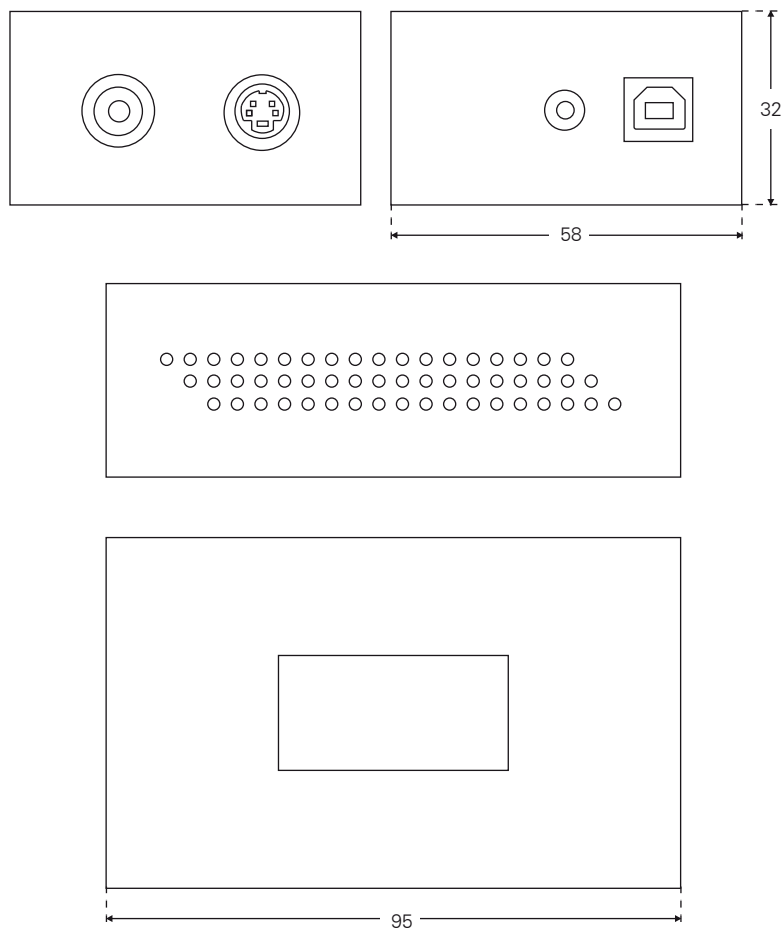

DFG/USB2-It

Dimensions

EUROPEAN HEADQUARTERS
The Imaging Source Europe GmbH
Sommerstrasse 36,
D-28215 Bremen,
Germany

US HEADQUARTERS
The Imaging Source, LLC
7257 Pineville-Matthews Road,
Charlotte, NC 28226